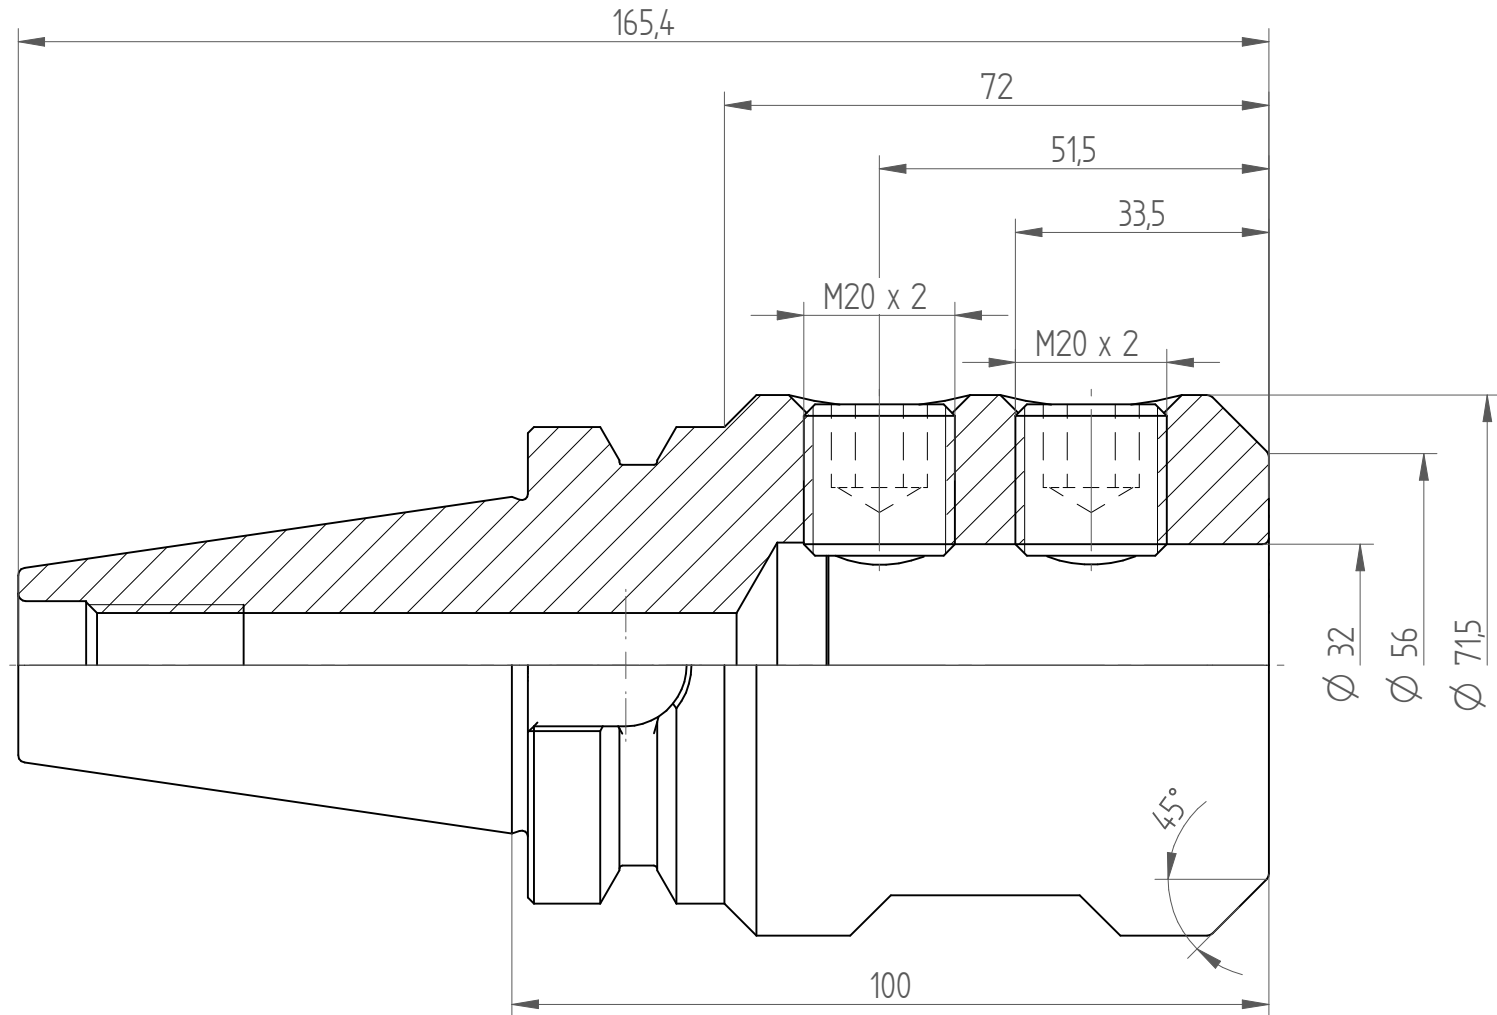

Swiss
Precision
Tools

REGO-FIX®

REGO-FIX AG
Obermattweg 60
4456 Tenniken / Switzerland

Phone +41 61 976 14 66
Fax +41 61 976 14 14
www.rego-fix.com

This is a non-controlled copy. All information given herein is subject to change without notice

The information given herein has been carefully checked and is believed to be correct. REGO-FIX, however, assumes no responsibility or liability for any errors, inaccuracies or omissions that may appear in this drawing

This document is subject to copyright laws. No part of this document may be reproduced or transmitted in any form or any means, electronic or mechanic, for any purpose, without the express written permission of REGO-FIX

Type : BT40_WD32x100
Part No. : 214033260
Date : 05.01.2015
Scale : 1:1